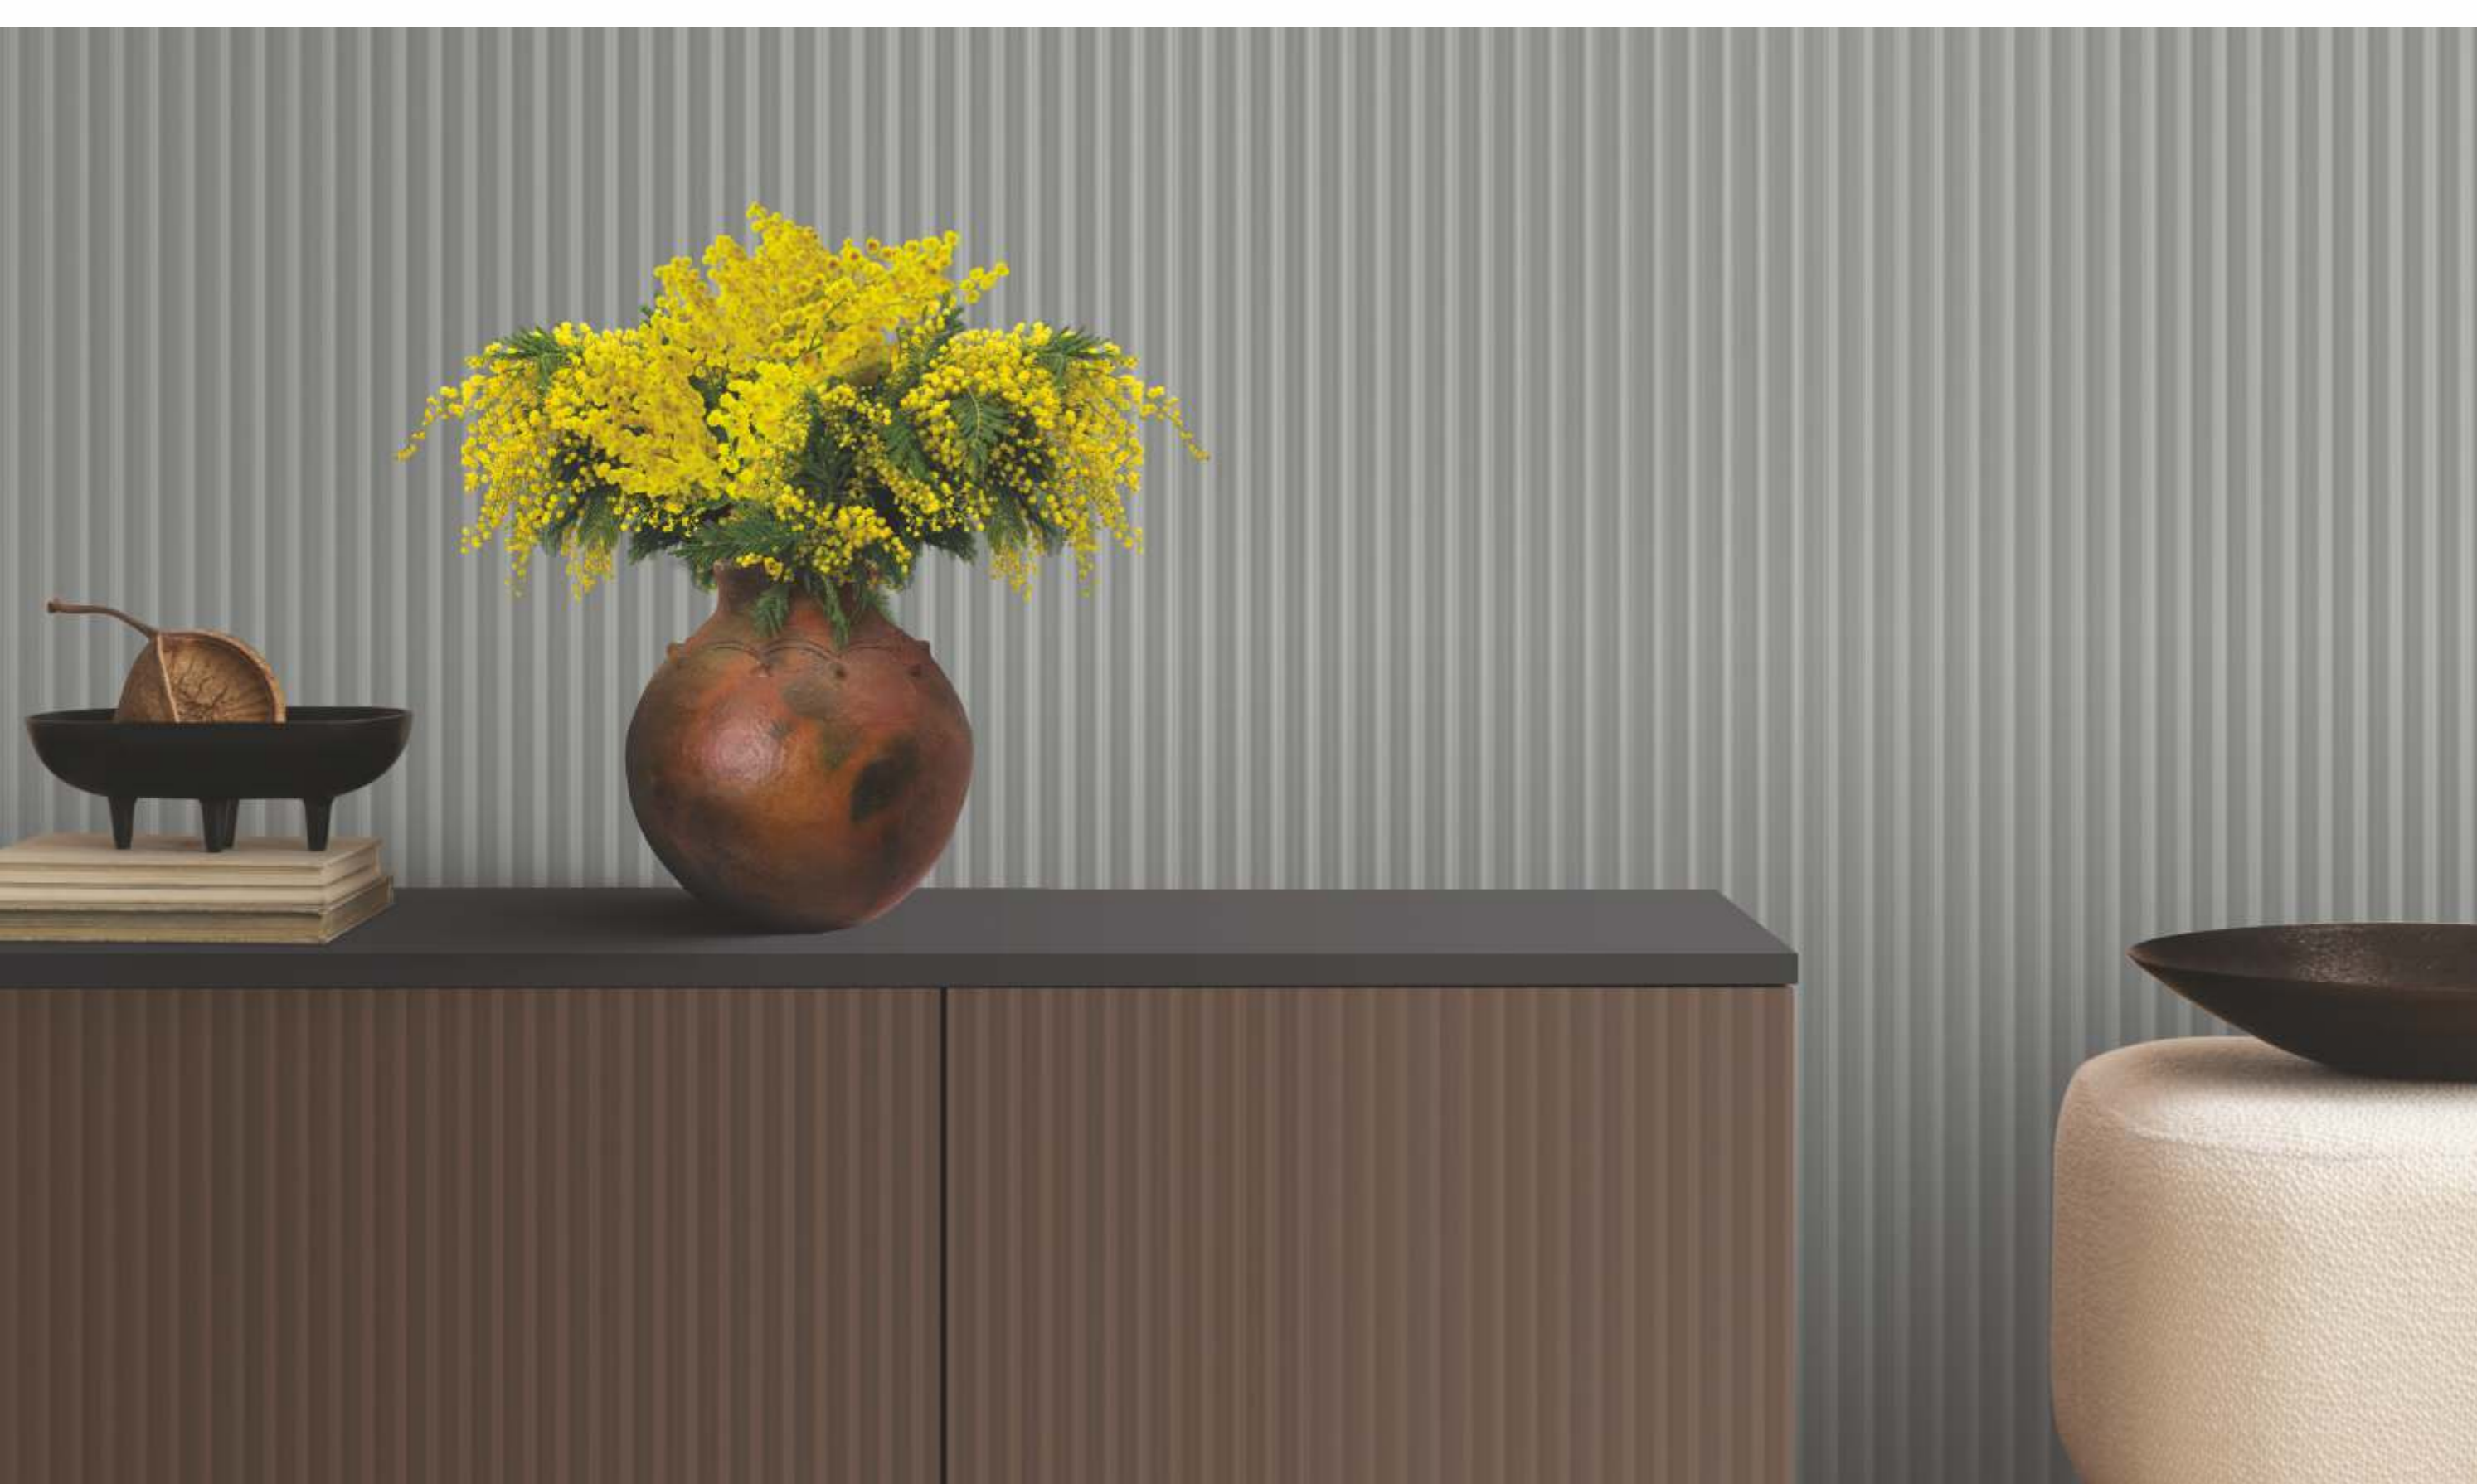

GL-16507

GL-16505

first
TIME IN INDIA

Thickness : 2 mm - 3 mm ± 10%
Easy to clean | Termite resistant | Water resistant

There can be variation in material from different batches.
It is advised to use same batch material to avoid colour variation.
Actual colours of the Acrylic Sheet may vary from this catalogue.